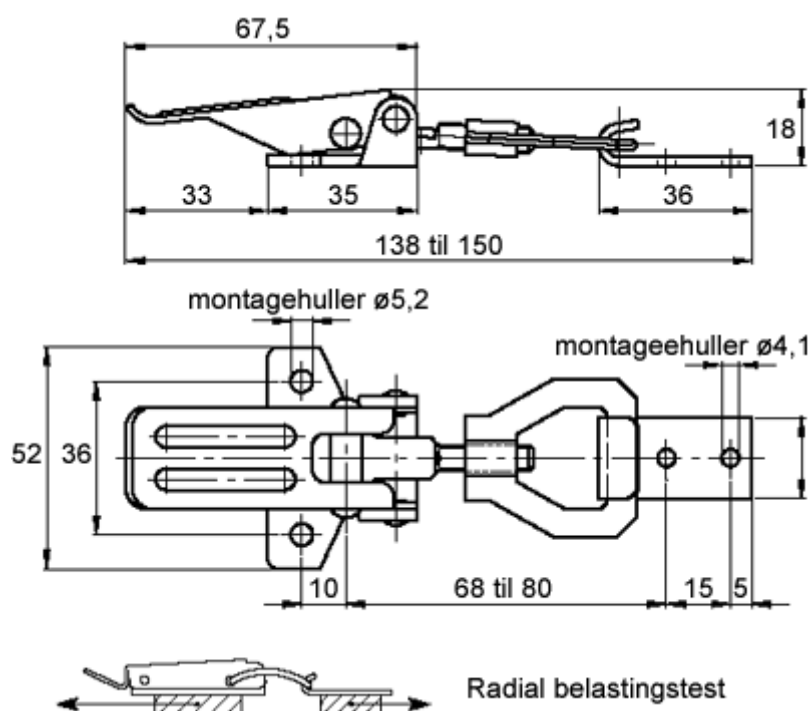

Article number: 2312420102

Description: E+G Hook clamp, stainless 420102
TLF.S-24/138-150+R

Measures

Max load (N) = 1500

Ultimate strength (N) = 2500